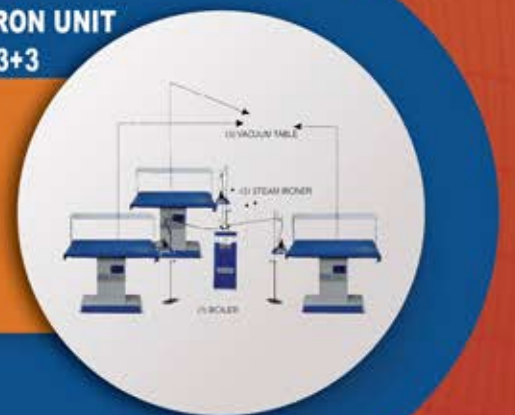

SPECIFICATION

AUTOMATIC BOILER -1
2.5 X 4 VACUUM TABLE-3
2128 IRON BOX-3