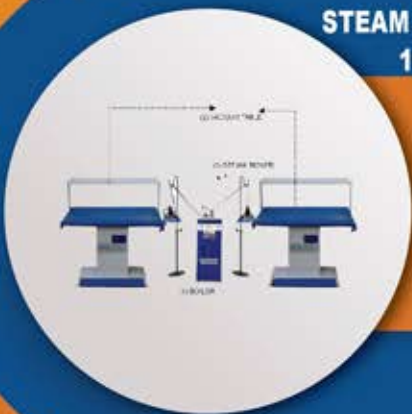

### SPECIFICATION

8 LTR PORTABLE BOILER  
2.5 X 4 VACUUM TABLE  
2128 IRON BOX

STEAM IRON UNIT  
1+2+2