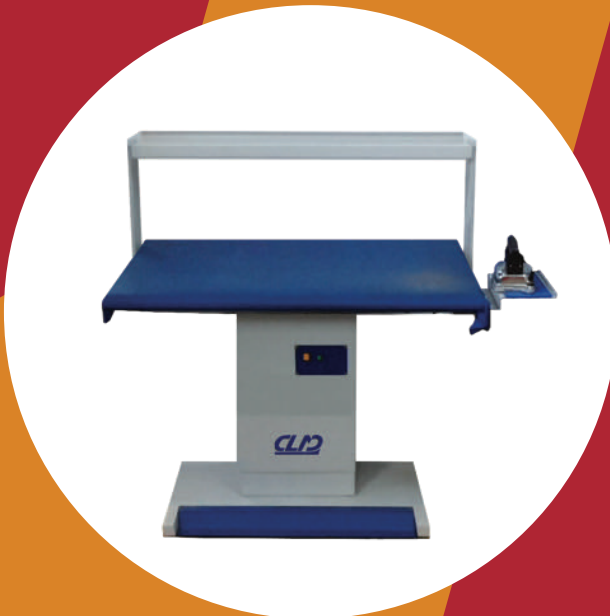

CLM
Washing Machine
15 kg to 60 kg

CLM
Hydro Extractor Belt Drive
12 kg to 35 kg

CLM
SQ Dryer
8 kg to 15 kg

CLM
Automatic Boiler
16 ltr to 50 ltr

CLM
Tumble Dryer
15 kg to 100 kg

CLM
Portable Boiler
8 ltr

CLM
Calendaring Machine
1.20 mtr - 1.75 mtr